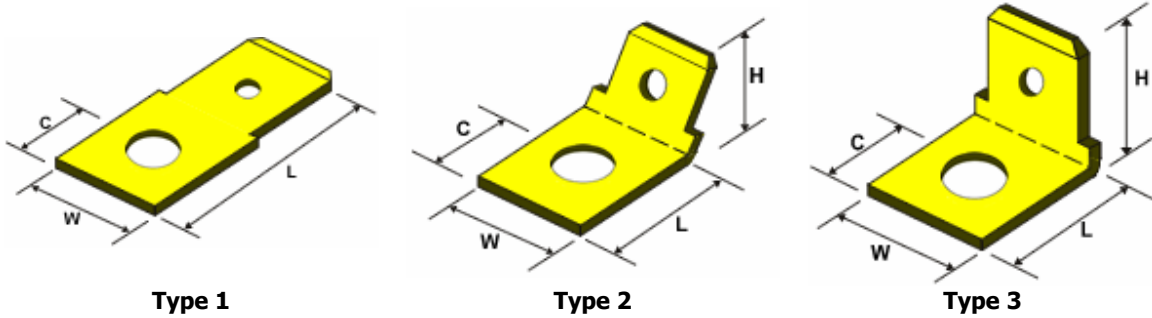

First Components Ltd

6.3 Snap in Tabs / Electrical Tabs

Type 1

Tab Size	Hole Size (dia mm)	Material	L (mm)	W (mm)	C (mm)	Part No
6.3 x 0.8	2.4	Brass	19.2	8	4	FC1001
6.3 x 0.8	3.3	Brass	19.2	8	4	FC1002
6.3 x 0.8	3.8	Brass	19.2	8	4	FC1003
6.3 x 0.8	4.3	Brass	19.2	8	4	FC1004
6.3 x 0.8	5.2	Brass	19.2	8	4	FC1005
6.3 x 0.8	2.4	E.T. Brass	19.2	8	4	FC1006
6.3 x 0.8	3.3	E.T. Brass	19.2	8	4	FC1007
6.3 x 0.8	3.8	E.T. Brass	19.2	8	4	FC1008
6.3 x 0.8	4.3	E.T. Brass	19.2	8	4	FC1009
6.3 x 0.8	5.2	E.T. Brass	19.2	8	4	FC1010

Type 2

Tab Size	Hole Size (dia mm)	Material	L (mm)	W (mm)	C (mm)	H (mm)	Part No
6.3 x 0.8	2.4	Brass	8	8	3.6	8.0	FC1011
6.3 x 0.8	3.3	Brass	8	8	3.6	8.0	FC1012
6.3 x 0.8	3.8	Brass	8	8	3.6	8.0	FC1013
6.3 x 0.8	4.3	Brass	8	8	3.6	8.0	FC1014
6.3 x 0.8	5.2	Brass	8	8	3.6	8.0	FC1015
6.3 x 0.8	2.4	E.T. Brass	8	8	3.6	8.0	FC1016
6.3 x 0.8	3.3	E.T. Brass	8	8	3.6	8.0	FC1017
6.3 x 0.8	3.8	E.T. Brass	8	8	3.6	8.0	FC1018
6.3 x 0.8	4.3	E.T. Brass	8	8	3.6	8.0	FC1019
6.3 x 0.8	5.2	E.T. Brass	8	8	3.6	8.0	FC1020

Type 3

Tab Size	Hole Size (dia mm)	Material	L (mm)	W (mm)	C (mm)	H (mm)	Part No
6.3 x 0.8	2.4	Brass	8	8	3.6	11.0	FC1021
6.3 x 0.8	3.3	Brass	8	8	3.6	11.0	FC1022
6.3 x 0.8	3.8	Brass	8	8	3.6	11.0	FC1023
6.3 x 0.8	4.3	Brass	8	8	3.6	11.0	FC1024
6.3 x 0.8	5.2	Brass	8	8	3.6	11.0	FC1025
6.3 x 0.8	2.4	E.T. Brass	8	8	3.6	11.0	FC1026
6.3 x 0.8	3.3	E.T. Brass	8	8	3.6	11.0	FC1027
6.3 x 0.8	3.8	E.T. Brass	8	8	3.6	11.0	FC1028
6.3 x 0.8	4.3	E.T. Brass	8	8	3.6	11.0	FC1029
6.3 x 0.8	5.2	E.T. Brass	8	8	3.6	11.0	FC1030